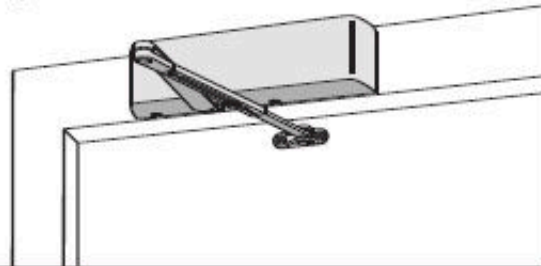

Download from  
**Dreamstime.com**

This watermarked comp image is for previewing purposes only.

ID 35103813

© Yulia Gapeenko | Dreamstime.com

[Global Door Closer R7483 Manual](#)

**HINGE (PULL) SIDE MOUNT**

**TOP JAMB (PUSH SIDE) MOUNT**

**PARALLEL ARM (PUSH SIDE) MOUNT**

Download from  
**Dreamstime.com**

This watermarked comp image is for previewing purposes only.

ID 35103813

© Yulia Gapeenko | Dreamstime.com