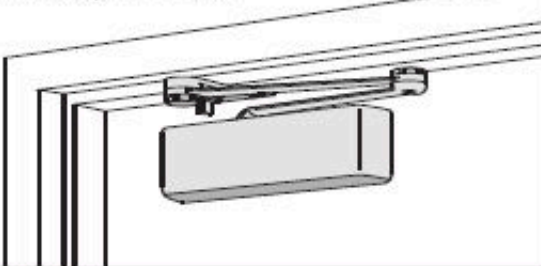

Download from  
**Dreamstime.com**

This watermarked comp image is for previewing purposes only.

ID 35103813

© Yulia Gapeenko | Dreamstime.com

[Global Door Closer R7483 Manual](#)

**HINGE (PULL) SIDE MOUNT**

**TOP JAMB (PUSH SIDE) MOUNT**

**PARALLEL ARM (PUSH SIDE) MOUNT**

Download from  
**Dreamstime.com**

This watermarked comp image is for previewing purposes only.

ID 35103813

© Yulia Gapeenko | Dreamstime.com