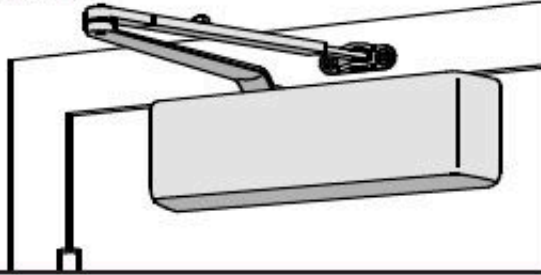

Download from  
**Dreamstime.com**

This watermarked comp image is for previewing purposes only.

ID 35103813

© Yulia Gapeenko | Dreamstime.com

[Global Door Closer R7483 Manual](#)

**HINGE (PULL) SIDE MOUNT**

**TOP JAMB (PUSH SIDE) MOUNT**

**PARALLEL ARM (PUSH SIDE) MOUNT**

Download from  
**Dreamstime.com**

This watermarked comp image is for previewing purposes only.

ID 35103813

© Yulia Gapeenko | Dreamstime.com